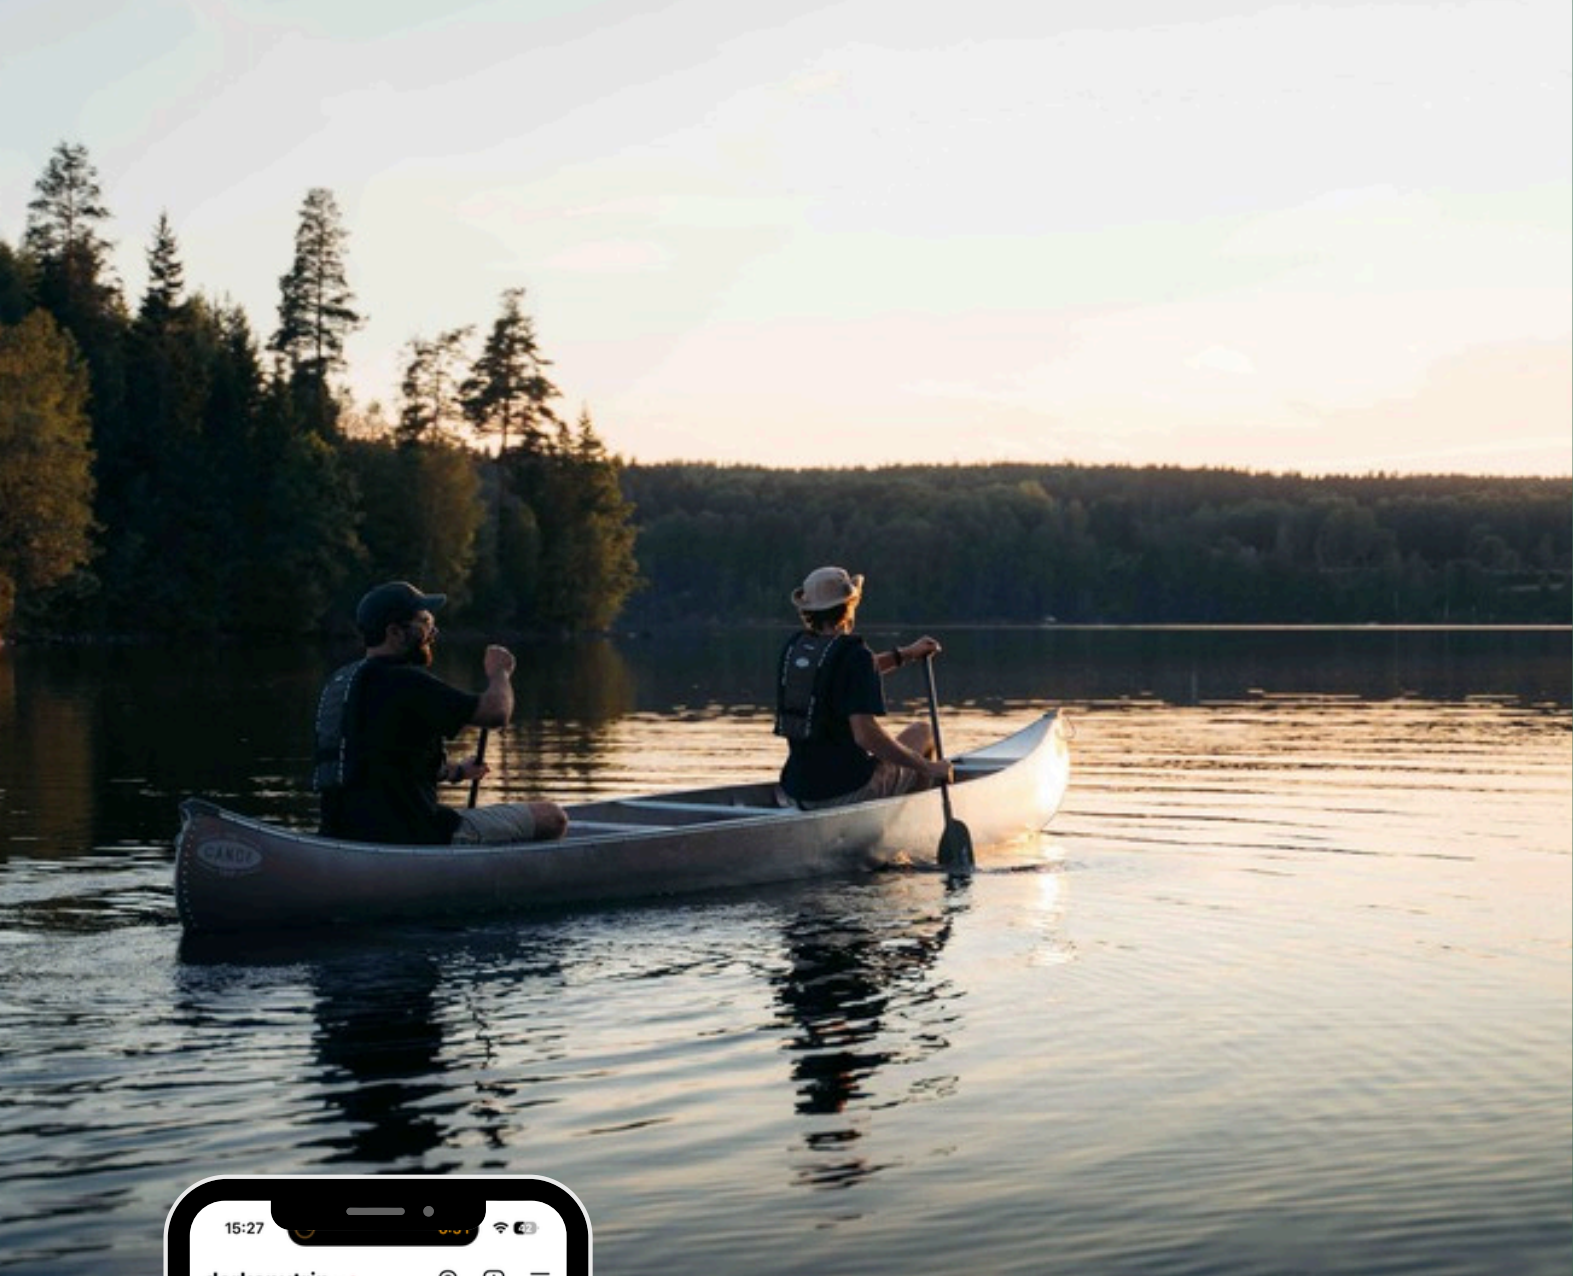

VORAB HERUNTERLADEN

- [Travelbase App](#)

FOLGE UNS UND TAGGE UNS

@derkanutrip #derkanutrip

@derkanutrip

@travelbase.de